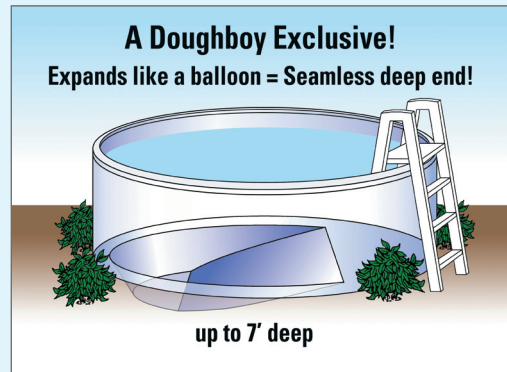

A Size For Any Backyard

An excellent assortment of pool sizes to perfectly match your backyard.

Round	Oval
12' • 16'	20' x 12' • 24' x 12' • 28' x 12'
18' • 21'	32' x 12' • 24' x 16' • 28' x 16'
24' • 28'	32' x 16' • 34' x 18' • 38' x 18'
32'	41' x 21'

By special order: 40' x 16' and 44' x 12'

Important: Misuse of your pool may result in crippling injury and/or other dangers to life and health. Do not dive or jump. Do not use slides, diving boards, or any other platform or object which can be used for improper pool entry. Use only an above-ground swimming pool ladder to enter or exit your pool. It is your responsibility to secure your pool against unauthorized, unsupervised or unintentional entry.

Change of Design: Doughboy Recreational expressly reserves the right to change or modify the design and construction of any product in due course of our manufacturing without incurring any obligation or liability to furnish or install such changes or modifications on products previously or subsequently sold.

Doughboy Recreational is in no way affiliated with any professional pool installer. If you have the pool installed by others, please supervise to be sure they comply with proper installation techniques as shown.

Visit our website at www.doughboy-pools.com

Doughboy Recreational • 315 N Sebastian • West Helena, AR 72390 • 866-DOUGHBOY